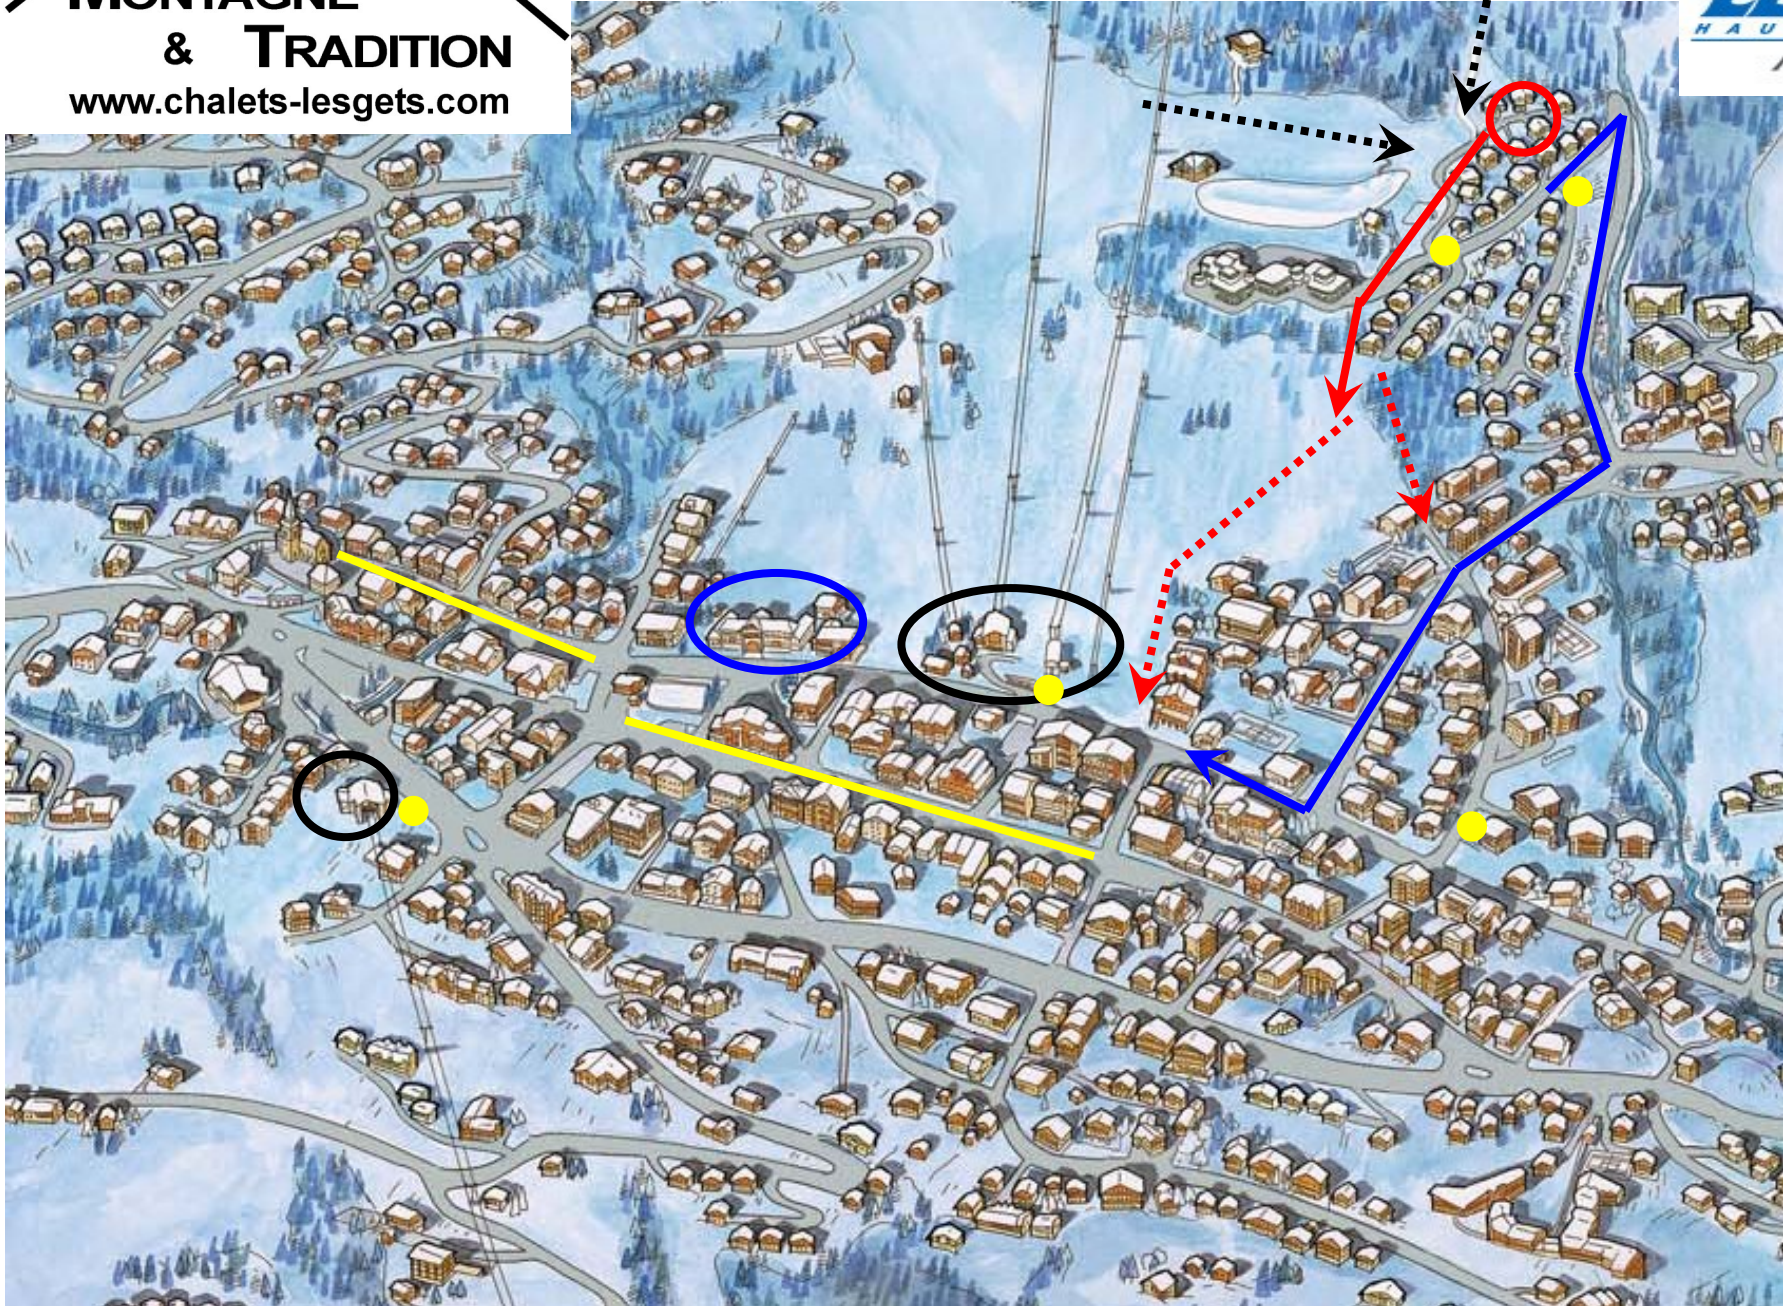

# MAP OF LES GETS

-  CHALET SAUTERELLES
-  TO THE SLOPES
-  SHORTCUT TO THE VILLAGE
-  WAY BACK FROM SLOPES
-  ROAD TO THE VILLAGE
-  SKI-LIFTS
-  ESF (SKI SCHOOL) & TOURIST OFFICE
-  MAIN SHOPPING STREET & RESTAURANTS
-  BUS STOP "LIGNE B"