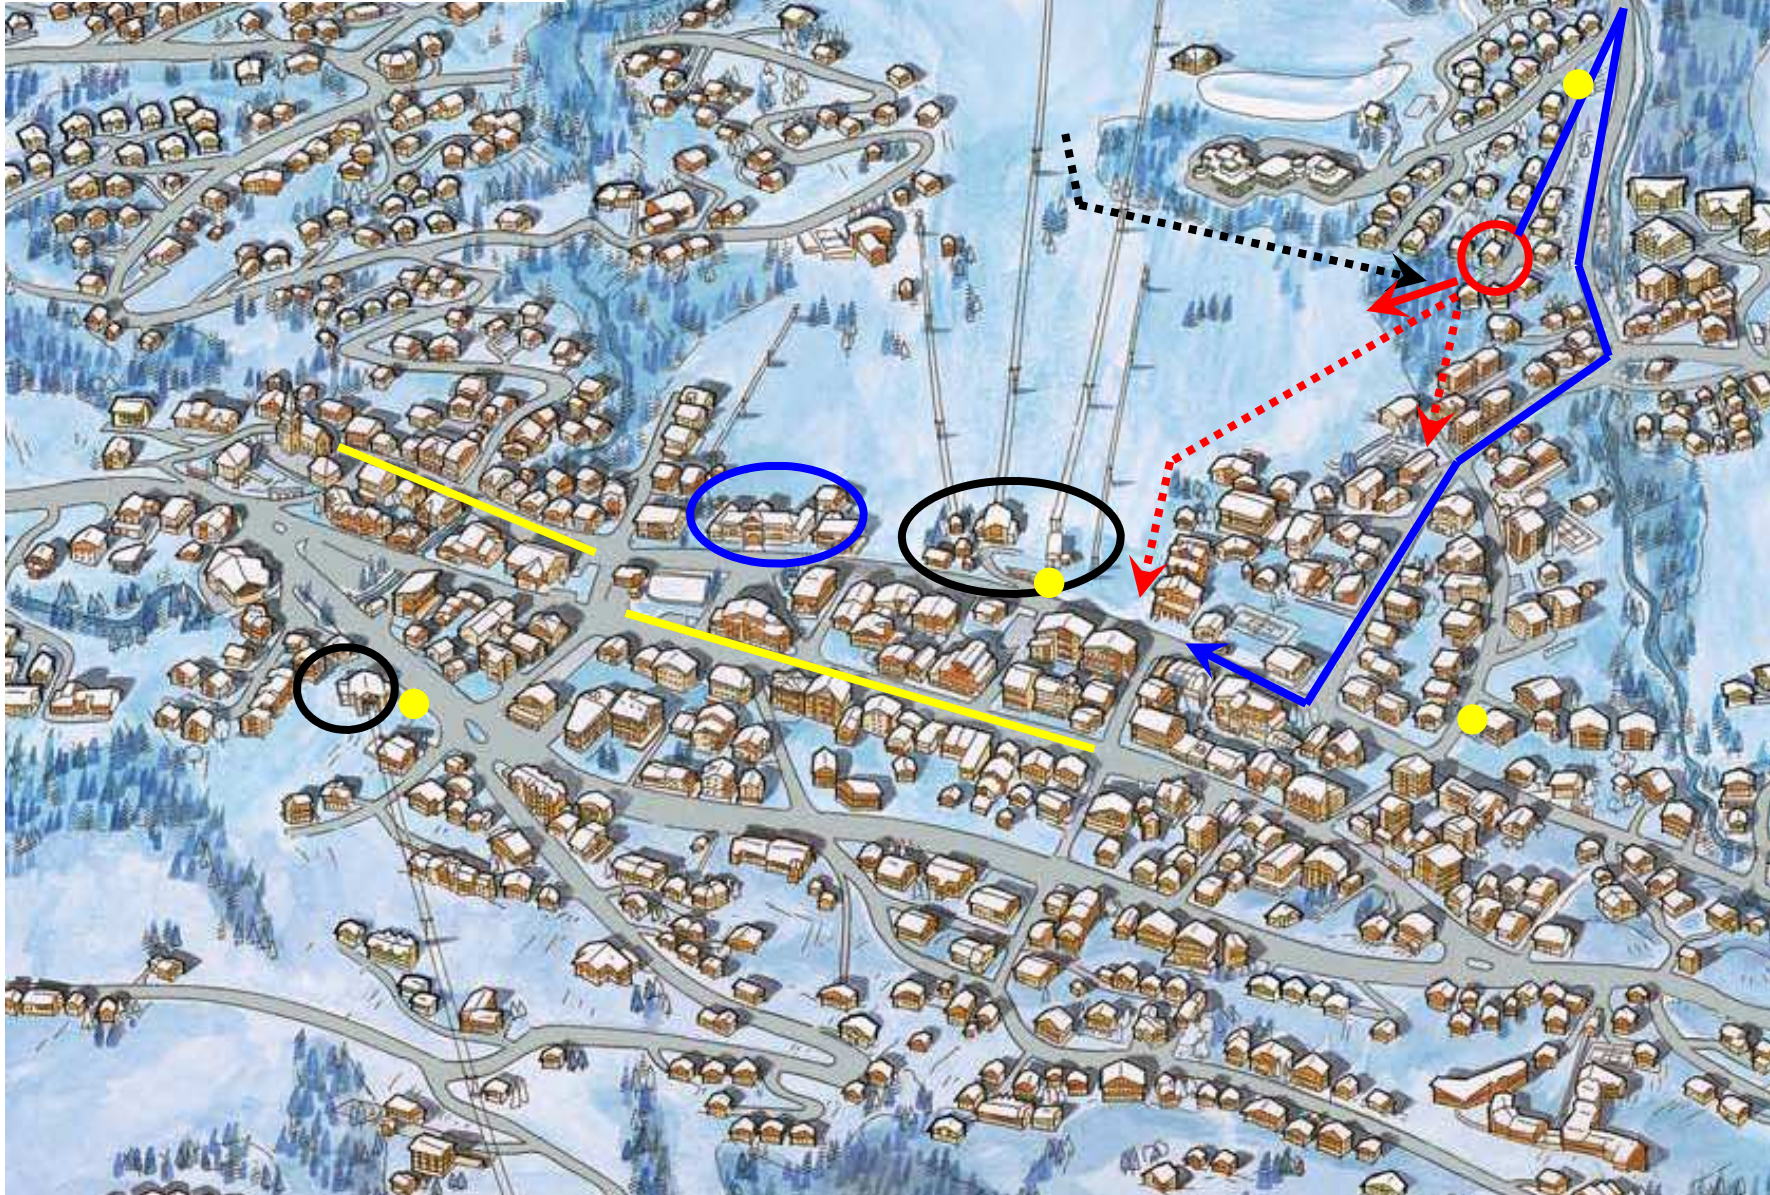

# MAP OF LES GETS

**MOUNTAIN**

**& TRADITION**

Chalets - Les Gets

-  CHALET NOVELIN
-  TO THE SLOPES
-  SHORTCUT TO THE VILLAGE
-  WAY BACK FROM SLOPES
-  ROAD TO THE VILLAGE
-  SKI-LIFTS
-  ESF (SKI SCHOOL) & TOURIST OFFICE
-  MAIN SHOPPING STREET & RESTAURANTS
-  BUS STOP "LIGNE B"