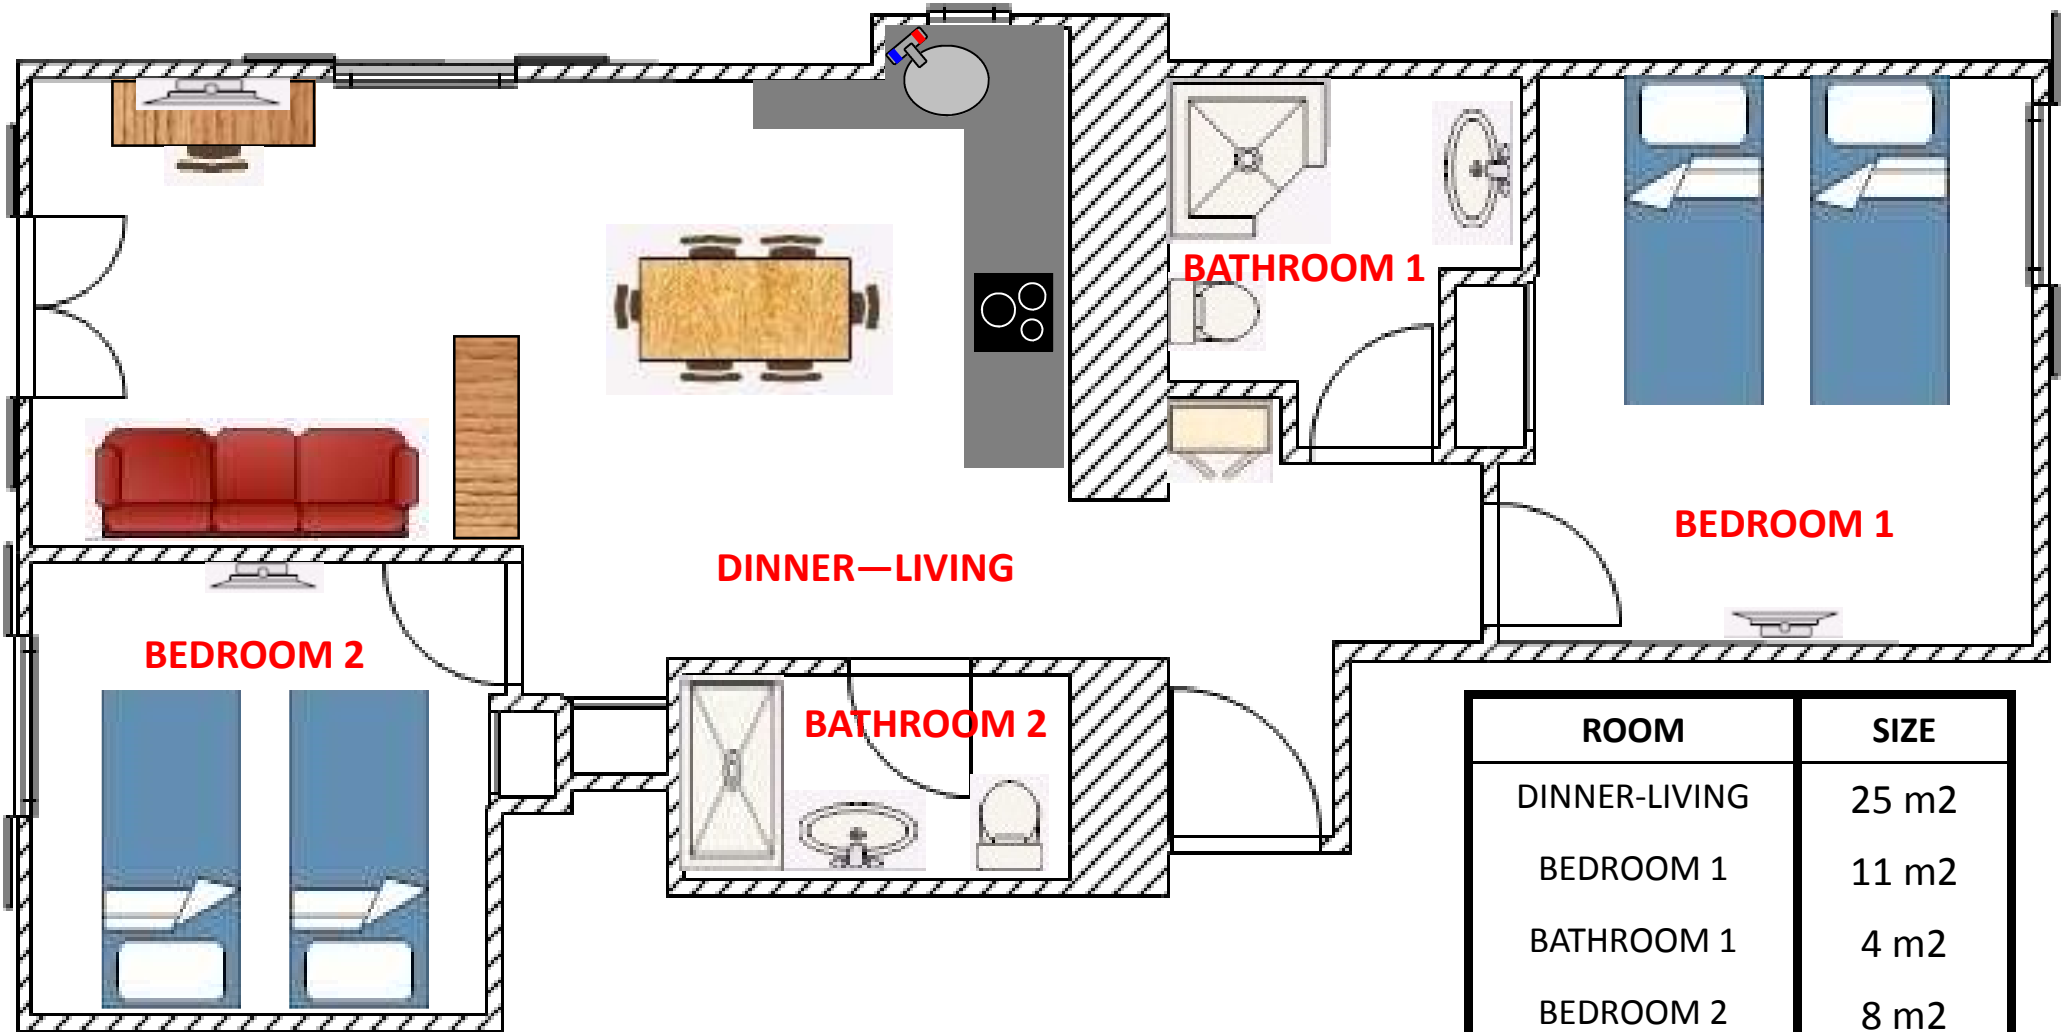

APARTMENT FLOOR PLAN

ROOM	SIZE
DINNER-LIVING	25 m ²
BEDROOM 1	11 m ²
BATHROOM 1	4 m ²
BEDROOM 2	8 m ²
BATHROOM 2	3 m ²
TOTAL	51 m²