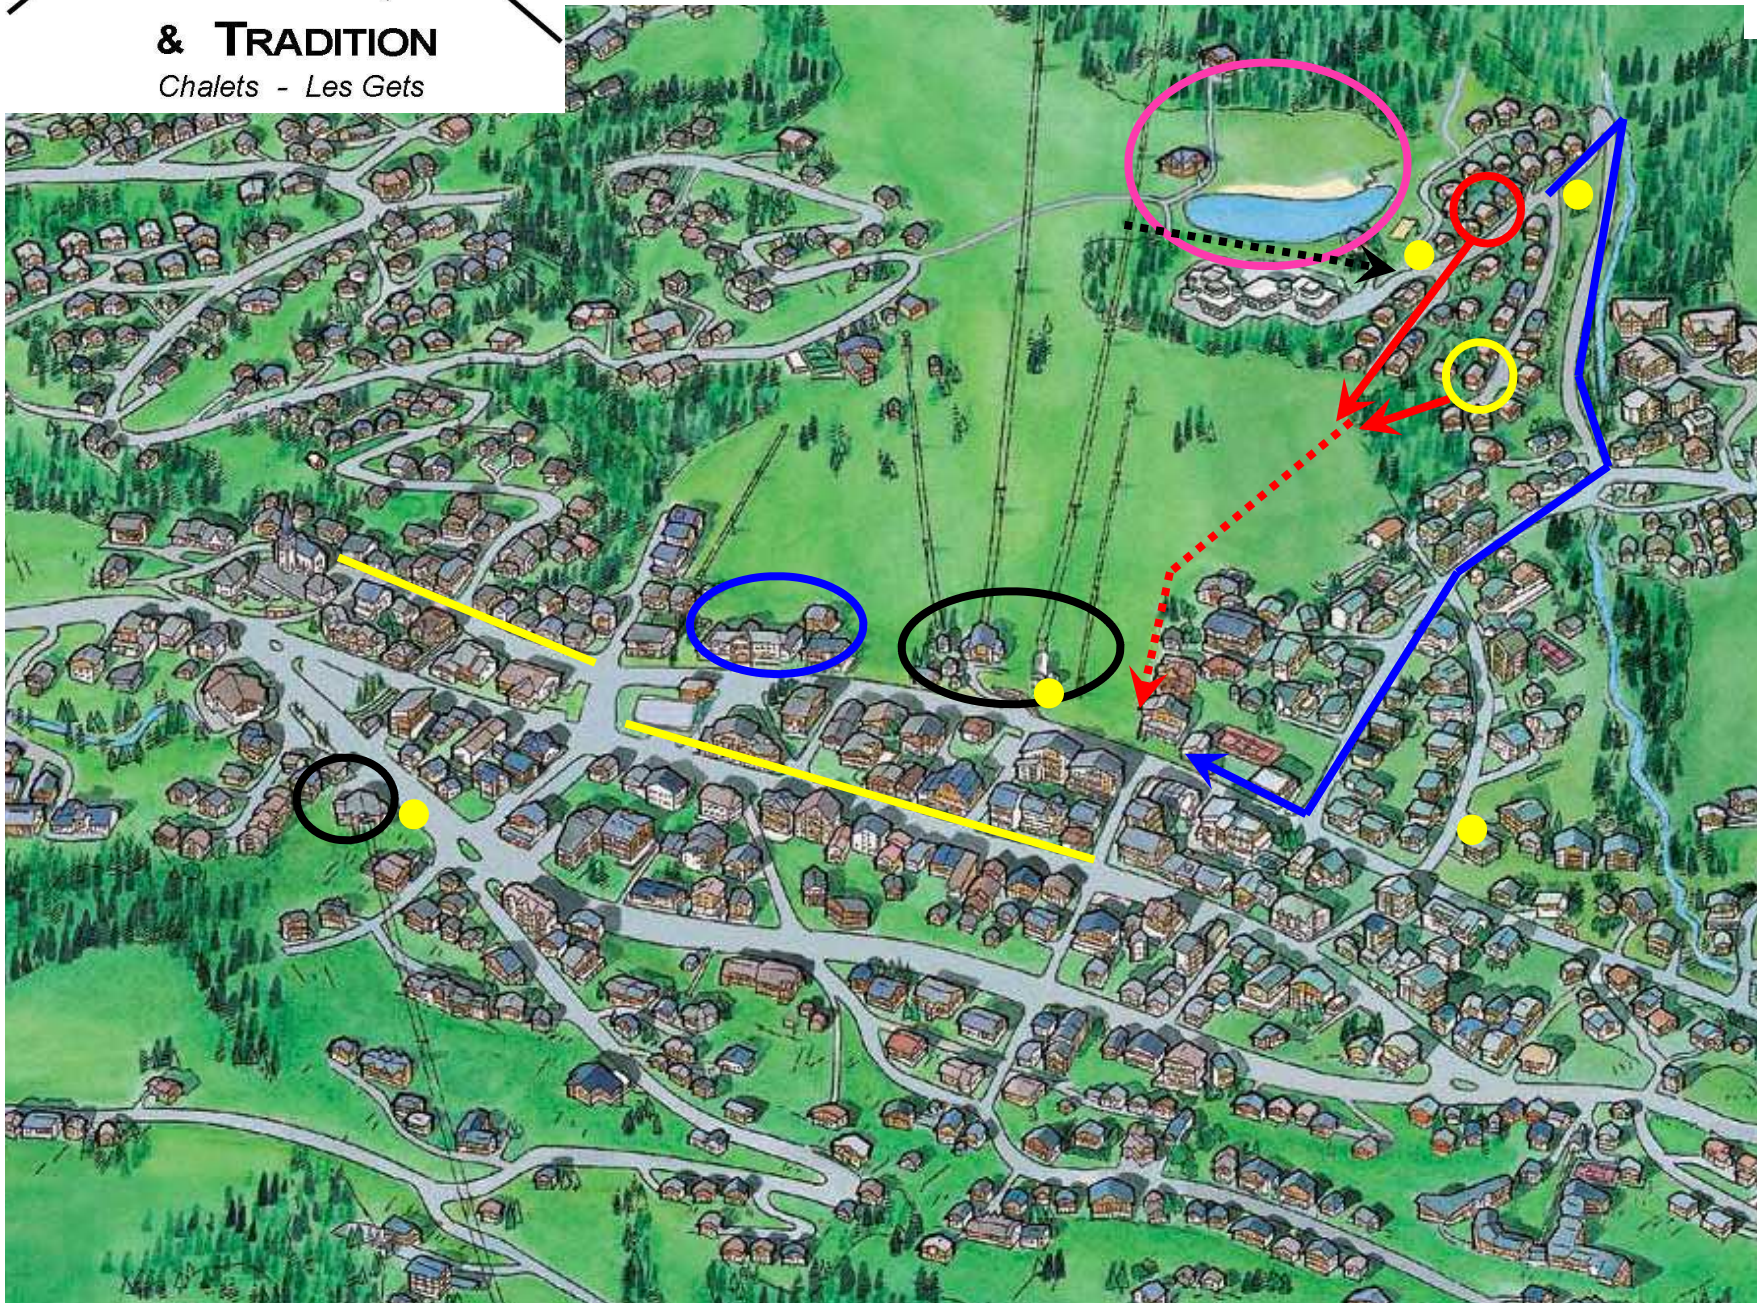

# MAP OF LES GETS

-  CHALET LE REPLAN
-  CHALET NOVELIN
-  WAY TO MTB
-  WALK PASS TO THE VILLAGE
-  BACK FROM MTB TRACKS
-  ROAD TO THE VILLAGE
-  LIFTS
-  TOURIST OFFICE
-  MAIN SHOPPING STREET & RESTAURANTS
-  BUS STOP
-  LAKE, ADVENTURE PARK & LEISURE BASE